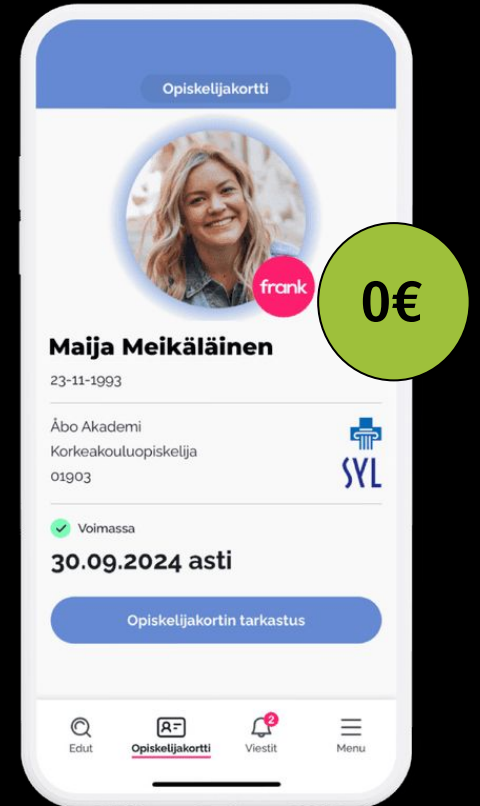

Student card

Student card (Frank)

Why should I use Frank student card?

- 1. Proof of ISYY's membership**
- 2. Official student ID -> the easiest way to get student discounts and benefits everywhere around the country throughout the year**

Read more:

<https://www.frank.fi/en/studentcard/>

Student card (Frank)

How to get your student card?

- **Digital student card (0 €)** can be used by downloading Frank App from App Store or Google Play Store
 - The digital student card works after ISYY's member records have been transferred to Frank. This might take a few days
- **Plastic student cards (25 €)** are ordered online frank.fi/en
 - Plastic student cards will be delivered to your home address in about 2-4 weeks
 - Once you have received your plastic card, collect the term sticker from ISYY's office. The card is not valid without the sticker! Please bring a photo ID with you (e.g. passport)

We recommend purchasing an international ISIC ID to your digital student card so that you can use your card also abroad.

4€
/year

0€

25€

frank

Student card (Frank)

Before ordering, check that you have:

- Registered as a present student to UEF
- Paid your ISYY membership and registered it
- Your study right number (Peppi)
- A good selfie (check the requirements from frank.fi)